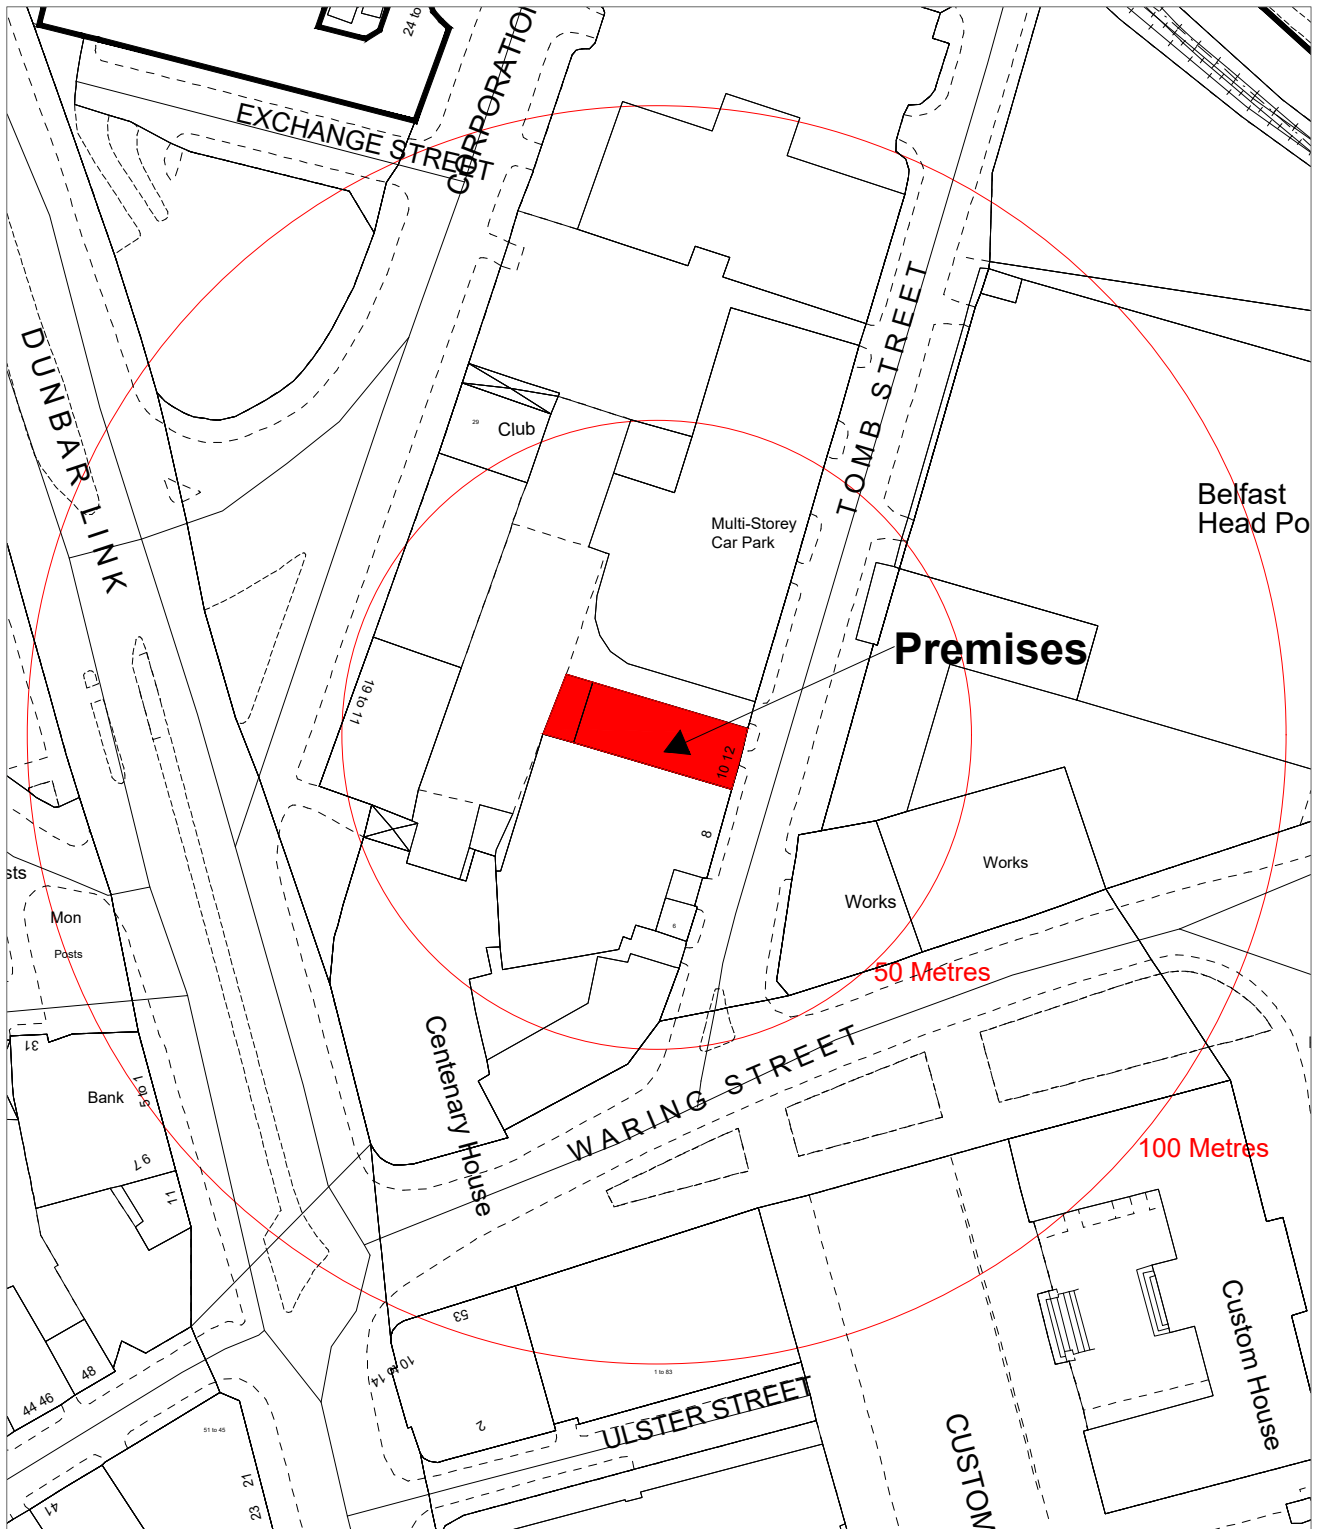

Building Control Service

Belfast Mapping Data v3.0
Prepared by I.S.B.
Based upon the Ordnance Survey
Of Northern Ireland map with the
permission of the Director & Chief Executive.
© CROWN COPYRIGHT 2003

DRAWN BY MT
DATE 07/01/2019

Fourteen Tomb Street

SCALE 1:1250